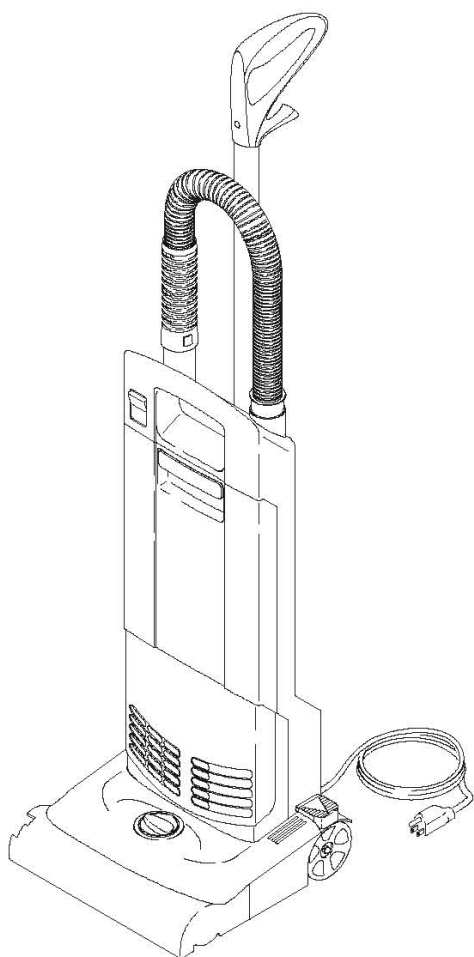

PARTS LIST
PACER 112 UE
PACER 115 UE

HOUSING - EXTERNAL

<u>ITEM</u>	<u>PART NO.</u>	<u>PART DESCRIPTION</u>	<u>QTY.</u>
1	7190311	HANDLE COMPLETE	1
2	7190101	TUBE - HANDLE WITH HARDWARE	1
3	7190301	SUCTION TUBE	1
4	7190331	RUBBER SLEEVE	1
5	7190581	VACUUM HOSE	1
6	7190361	RING	1
7	7190211	CONNECTION PIECE	1
8	6890011	RETAINING SPRING	1
9	7190391	SUCTION HOSE	1
10	7190541	5 X 20 SCREW	2
11	7190551	5 X 40 SCREW	1
12	6890251	UPHOLSTERY NOZZLE	1
13	7190491	CREVICE TOOL	1
14	7190231	CLIP	2
15	6890141	BRACKET	1
16	6890151	SPRING	1
17	7190531	4 X 12 SCREW	1
18	7292231	LENS	1
19	7190591	BUSHING	1

HOUSING - INTERNAL

ITEM	PART NO.	PART DESCRIPTION	QTY.
1	7190271	HOUSING	1
2	7190041	COVERING CAP LATCH ASSEMBLY - INCLUDES:	1
4	7190241	CATCH FOR CABLE	1
7	7190201	CLAMP	1
11	7190341	HANDLE RELEASE LEVER	1
12	7190541	5 X 20 SCREW	9
3	7190031	COVERING CAP COMPLETE	1
5	7190091	COVER - COMPLETE	1
6	7190111	BEARING SHELL - SET OF 2	1
8	7190051	MOTOR COVER - COMPLETE	1
9	7190161	CIRCUIT BOARD - 120 VOLT	1
9	7190741	CIRCUIT BOARD - 240 VOLT	1
10	7190151	POWER CABLE - 120 VOLT	1
10	7190731	POWER CABLE - 240 VOLT	1
13	7190291	LEVER - COVER	1
14	7190171	ELECTRICAL WIRE - 120 VOLT	1
14	7190701	ELECTRICAL WIRE - 240 VOLT	1
16	6890341	CABLE CLIP	1
17	7190441	ROCKER SWITCH	1
18	7190531	4 X 12 SCREW	1
19	7190521	3.5 X 12 SCREW	2
20	7190221	SPRING	1