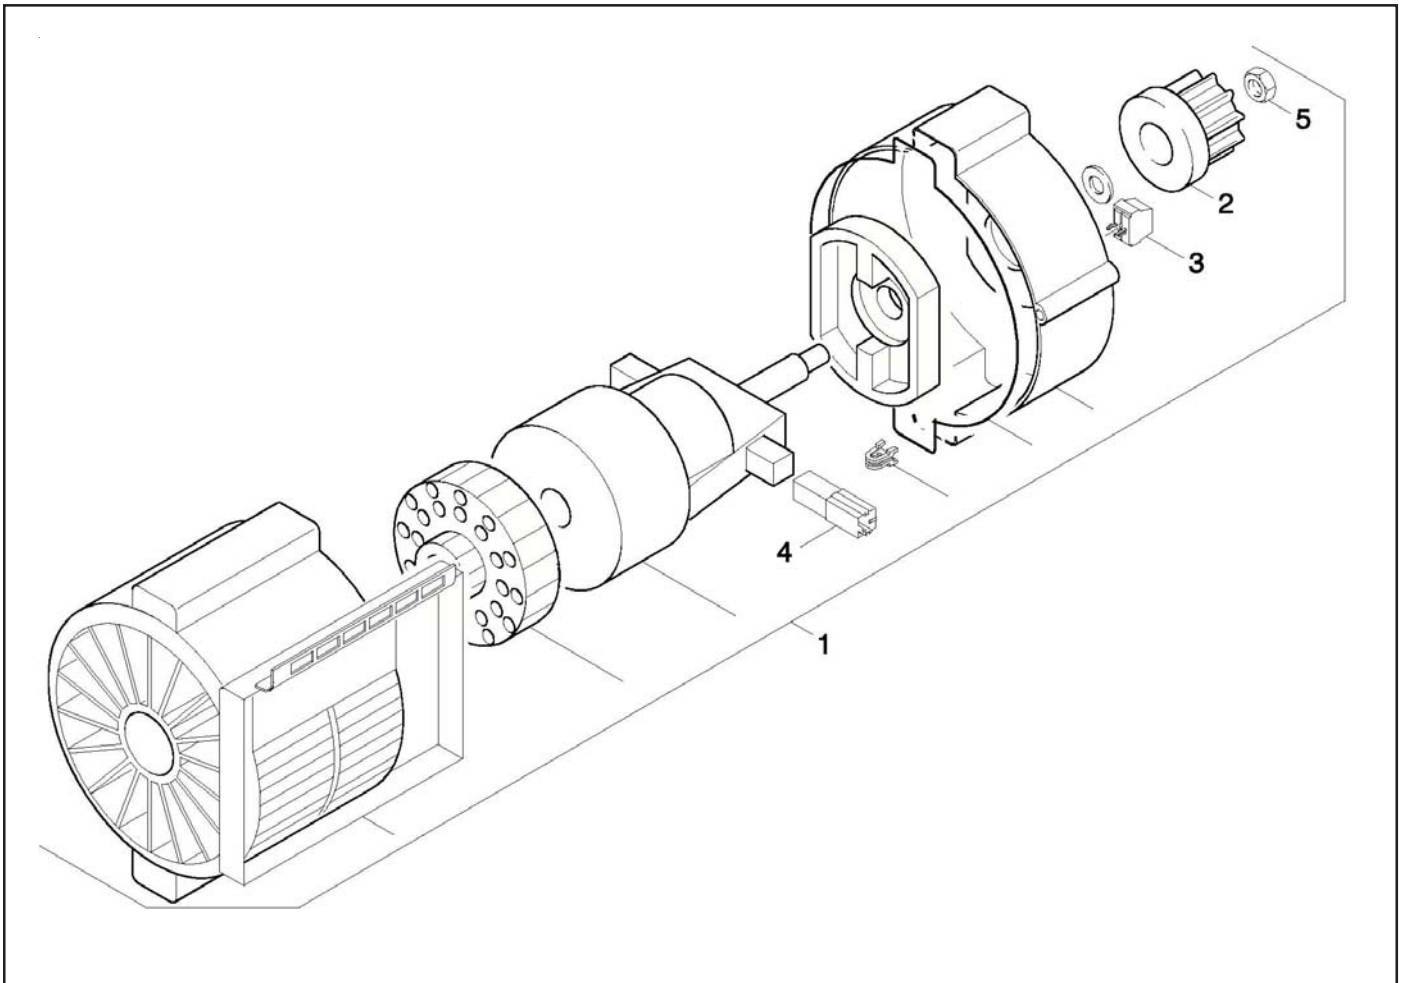

MOTOR

<u>ITEM</u>	<u>PART NO.</u>	<u>PART DESCRIPTION</u>	<u>QTY.</u>
1	7190061	MOTOR COMPLETE - 120 VOLT - INCLUDES:	1
	7190651	MOTOR ONLY - 120 VOLT - INCLUDES:	1
4	7190431	CARBON BRUSH SET - 120 VOLT	1
2	7190321	PINION	1
3	6890561	STRIP TERMINAL	1
5	7190561	M 5 HEXAGON NUT	1
1	7190711	MOTOR COMPLETE - 240 VOLT - INCLUDES:	1
	7190721	MOTOR ONLY - 240 VOLT - INCLUDES:	1
4	7190751	CARBON BRUSH SET - 240 VOLT	1
2	7190321	PINION	1
3	6890561	STRIP TERMINAL	1
5	7190561	M 5 HEXAGON NUT	1