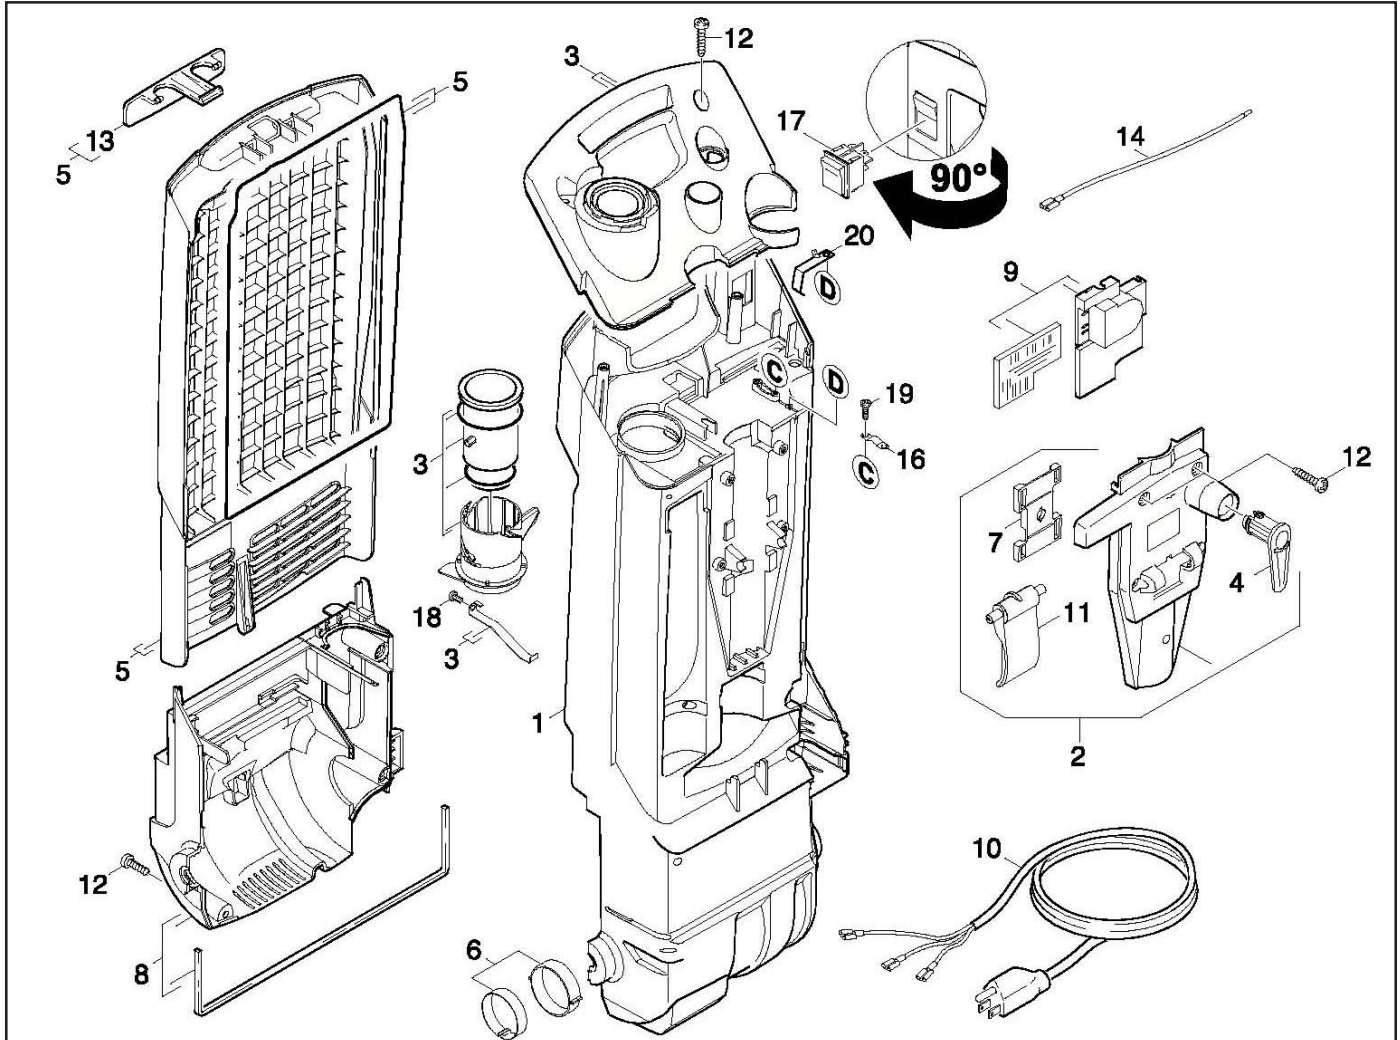

PARTS LIST
PACER 112 UE
PACER 115 UE

HOUSING - EXTERNAL

<u>ITEM</u>	<u>PART NO.</u>	<u>PART DESCRIPTION</u>	<u>QTY.</u>
1	7190311	HANDLE COMPLETE	1
2	7190101	TUBE - HANDLE WITH HARDWARE	1
3	7190301	SUCTION TUBE	1
4	7190331	RUBBER SLEEVE	1
5	7190581	VACUUM HOSE	1
6	7190361	RING	1
7	7190211	CONNECTION PIECE	1
8	6890011	RETAINING SPRING	1
9	7190391	SUCTION HOSE	1
10	7190541	5 X 20 SCREW	2
11	7190551	5 X 40 SCREW	1
12	6890251	UPHOLSTERY NOZZLE	1
13	7190491	CREVICE TOOL	1
14	7190231	CLIP	2
15	6890141	BRACKET	1
16	6890151	SPRING	1
17	7190531	4 X 12 SCREW	1
18	7292231	LENS	1
19	7190591	BUSHING	1

HOUSING - INTERNAL

ITEM	PART NO.	PART DESCRIPTION	QTY.
1	7190271	HOUSING	1
2	7190041	COVERING CAP LATCH ASSEMBLY - INCLUDES:	1
4	7190241	CATCH FOR CABLE	1
7	7190201	CLAMP	1
11	7190341	HANDLE RELEASE LEVER	1
12	7190541	5 X 20 SCREW	9
3	7190031	COVERING CAP COMPLETE	1
5	7190091	COVER - COMPLETE	1
6	7190111	BEARING SHELL - SET OF 2	1
8	7190051	MOTOR COVER - COMPLETE	1
9	7190161	CIRCUIT BOARD - 120 VOLT	1
9	7190741	CIRCUIT BOARD - 240 VOLT	1
10	7190151	POWER CABLE - 120 VOLT	1
10	7190731	POWER CABLE - 240 VOLT	1
13	7190291	LEVER - COVER	1
14	7190171	ELECTRICAL WIRE - 120 VOLT	1
14	7190701	ELECTRICAL WIRE - 240 VOLT	1
16	6890341	CABLE CLIP	1
17	7190441	ROCKER SWITCH	1
18	7190531	4 X 12 SCREW	1
19	7190521	3.5 X 12 SCREW	2
20	7190221	SPRING	1