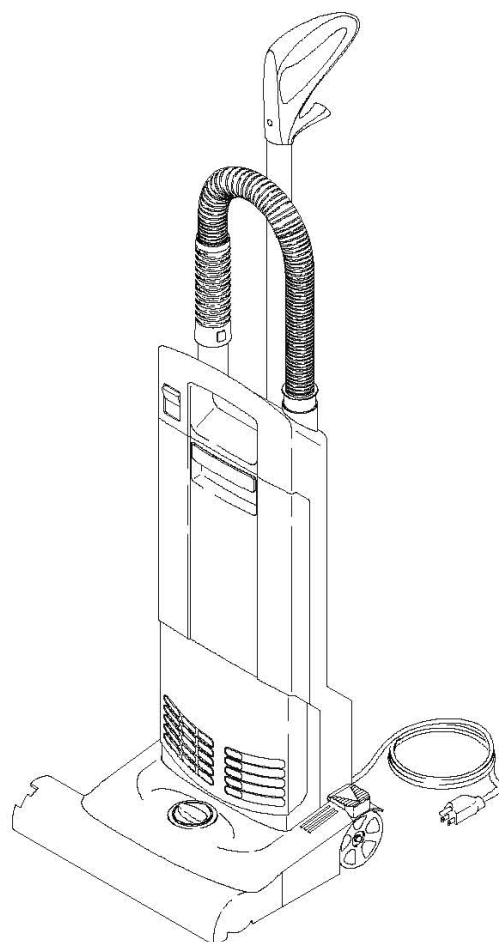

PARTS LIST
PACER 112 UE
PACER 115 UE

HOUSING - EXTERNAL

<u>ITEM</u>	<u>PART NO.</u>	<u>PART DESCRIPTION</u>	<u>QTY.</u>
1	7190311	HANDLE COMPLETE	1
2	7190101	TUBE - HANDLE WITH HARDWARE	1
3	7190301	SUCTION TUBE	1
4	7190331	RUBBER SLEEVE	1
5	7190581	VACUUM HOSE	1
6	7190361	RING	1
7	7190211	CONNECTION PIECE	1
8	6890011	RETAINING SPRING	1
9	7190391	SUCTION HOSE	1
10	7190541	5 X 20 SCREW	2
11	7190551	5 X 40 SCREW	1
12	6890251	UPHOLSTERY NOZZLE	1
13	7190491	CREVICE TOOL	1
14	7190231	CLIP	2
15	6890141	BRACKET	1
16	6890151	SPRING	1
17	7190531	4 X 12 SCREW	1
18	7292231	LENS	1
19	7190591	BUSHING	1

HOUSING - INTERNAL

ITEM	PART NO.	PART DESCRIPTION	QTY.
1	7190271	HOUSING	1
2	7190041	COVERING CAP LATCH ASSEMBLY - INCLUDES:	1
4	7190241	CATCH FOR CABLE	1
7	7190201	CLAMP	1
11	7190341	HANDLE RELEASE LEVER	1
12	7190541	5 X 20 SCREW	9
3	7190031	COVERING CAP COMPLETE	1
5	7190091	COVER - COMPLETE	1
6	7190111	BEARING SHELL - SET OF 2	1
8	7190051	MOTOR COVER - COMPLETE	1
9	7190161	CIRCUIT BOARD - 120 VOLT	1
9	7190741	CIRCUIT BOARD - 240 VOLT	1
10	7190151	POWER CABLE - 120 VOLT	1
10	7190731	POWER CABLE - 240 VOLT	1
13	7190291	LEVER - COVER	1
14	7190171	ELECTRICAL WIRE - 120 VOLT	1
14	7190701	ELECTRICAL WIRE - 240 VOLT	1
16	6890341	CABLE CLIP	1
17	7190441	ROCKER SWITCH	1
18	7190531	4 X 12 SCREW	1
19	7190521	3.5 X 12 SCREW	2
20	7190221	SPRING	1