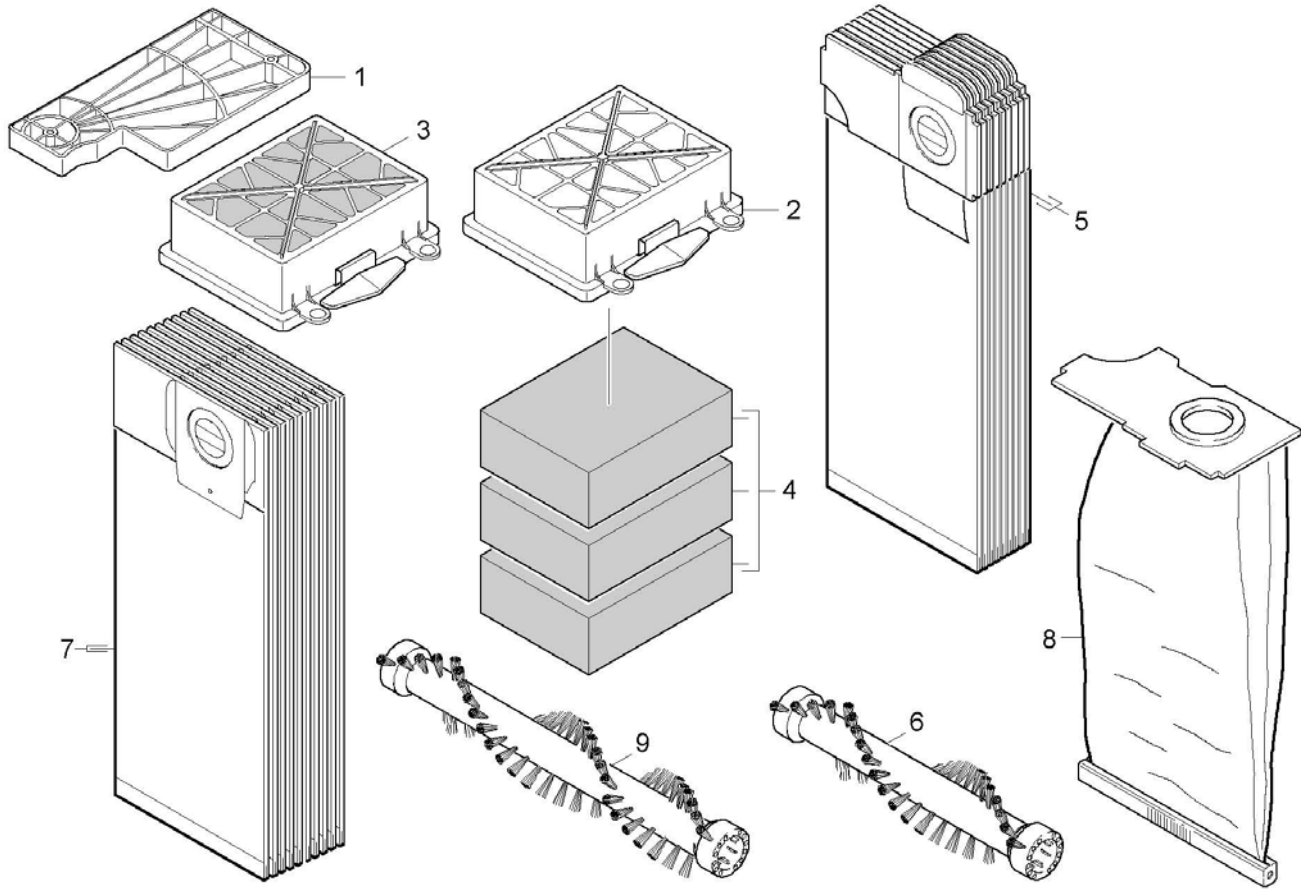

ACCESSORIES

<u>ITEM</u>	<u>PART NO.</u>	<u>PART DESCRIPTION</u>	<u>QTY.</u>
1	7190371	MOTOR PROTECTION FILTER	1
2	7190481	STANDARD FILTER	1
3	7190411	HEPA FILTER COMPLETE	1
4	7190421	FILTER - FOAM - EXHAUST FILTER	1
5	7190461	FILTER BAGS - PACK OF 10	1
6	7190511	ROLLER BRUSH - SPECIAL - RED - HARD - 112 UE ONLY	1
7	7190471	FLEECE FILTER BAG - PACK OF 10	1
8	7190451	CLOTH FILTER BAG - COTTON - 1 PER PACK	1
9	7190641	ROLLER BRUSH - SPECIAL - RED - HARD - 115 UE ONLY	1