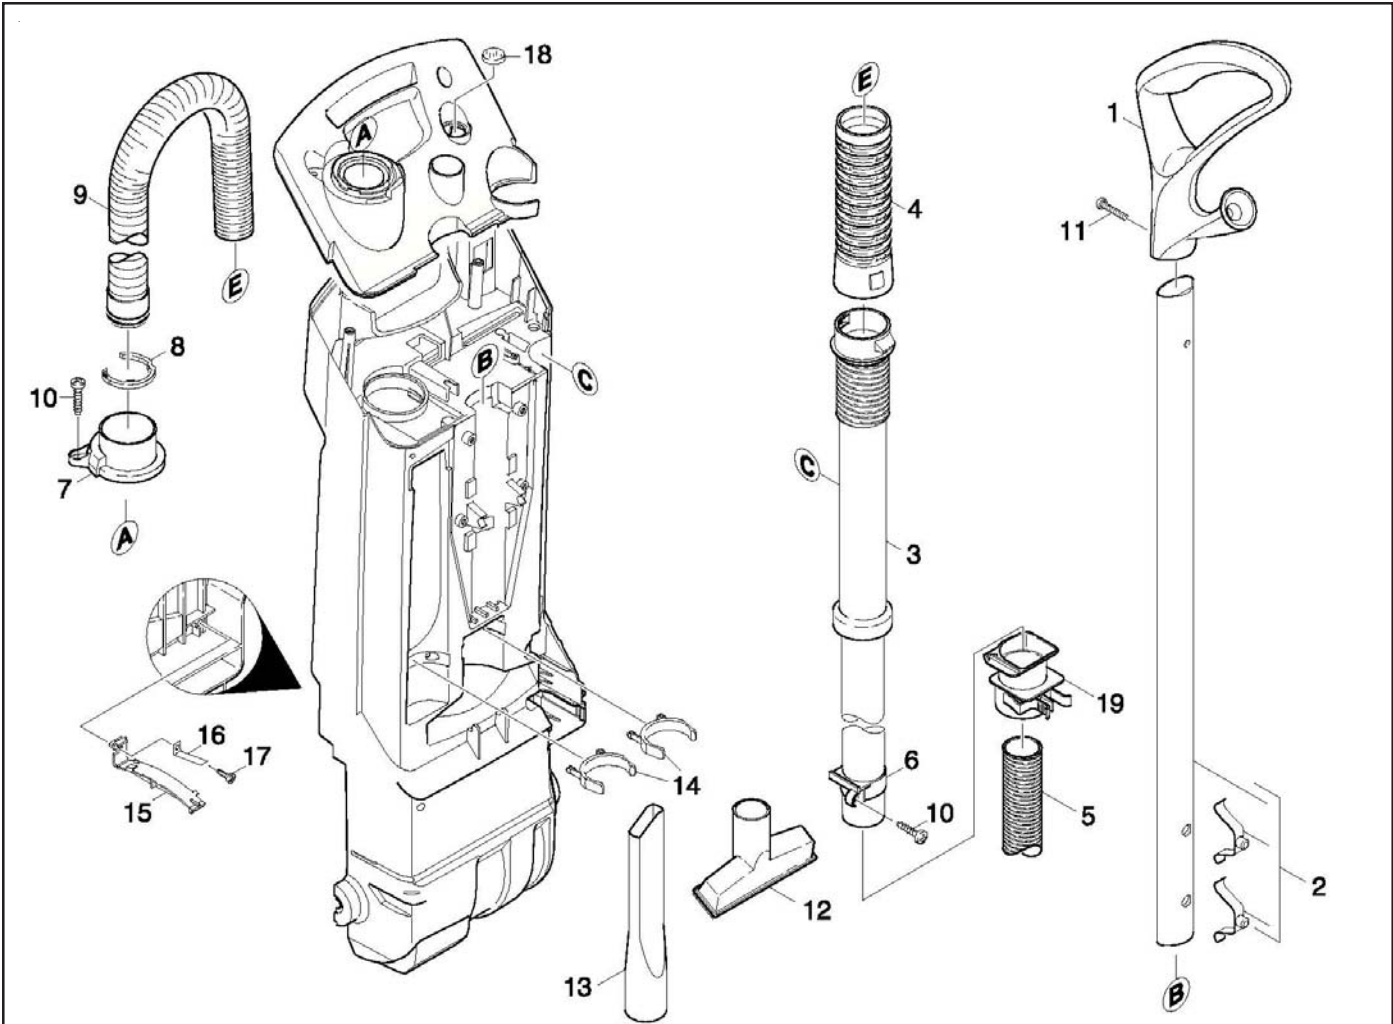

PARTS LIST
PACER 112 UE
PACER 115 UE

HOUSING - EXTERNAL

<u>ITEM</u>	<u>PART NO.</u>	<u>PART DESCRIPTION</u>	<u>QTY.</u>
1	7190311	HANDLE COMPLETE	1
2	7190101	TUBE - HANDLE WITH HARDWARE	1
3	7190301	SUCTION TUBE	1
4	7190331	RUBBER SLEEVE	1
5	7190581	VACUUM HOSE	1
6	7190361	RING	1
7	7190211	CONNECTION PIECE	1
8	6890011	RETAINING SPRING	1
9	7190391	SUCTION HOSE	1
10	7190541	5 X 20 SCREW	2
11	7190551	5 X 40 SCREW	1
12	6890251	UPHOLSTERY NOZZLE	1
13	7190491	CREVICE TOOL	1
14	7190231	CLIP	2
15	6890141	BRACKET	1
16	6890151	SPRING	1
17	7190531	4 X 12 SCREW	1
18	7292231	LENS	1
19	7190591	BUSHING	1

HOUSING - INTERNAL

ITEM	PART NO.	PART DESCRIPTION	QTY.
1	7190271	HOUSING	1
2	7190041	COVERING CAP LATCH ASSEMBLY - INCLUDES:	1
4	7190241	CATCH FOR CABLE	1
7	7190201	CLAMP	1
11	7190341	HANDLE RELEASE LEVER	1
12	7190541	5 X 20 SCREW	9
3	7190031	COVERING CAP COMPLETE	1
5	7190091	COVER - COMPLETE	1
6	7190111	BEARING SHELL - SET OF 2	1
8	7190051	MOTOR COVER - COMPLETE	1
9	7190161	CIRCUIT BOARD - 120 VOLT	1
9	7190741	CIRCUIT BOARD - 240 VOLT	1
10	7190151	POWER CABLE - 120 VOLT	1
10	7190731	POWER CABLE - 240 VOLT	1
13	7190291	LEVER - COVER	1
14	7190171	ELECTRICAL WIRE - 120 VOLT	1
14	7190701	ELECTRICAL WIRE - 240 VOLT	1
16	6890341	CABLE CLIP	1
17	7190441	ROCKER SWITCH	1
18	7190531	4 X 12 SCREW	1
19	7190521	3.5 X 12 SCREW	2
20	7190221	SPRING	1