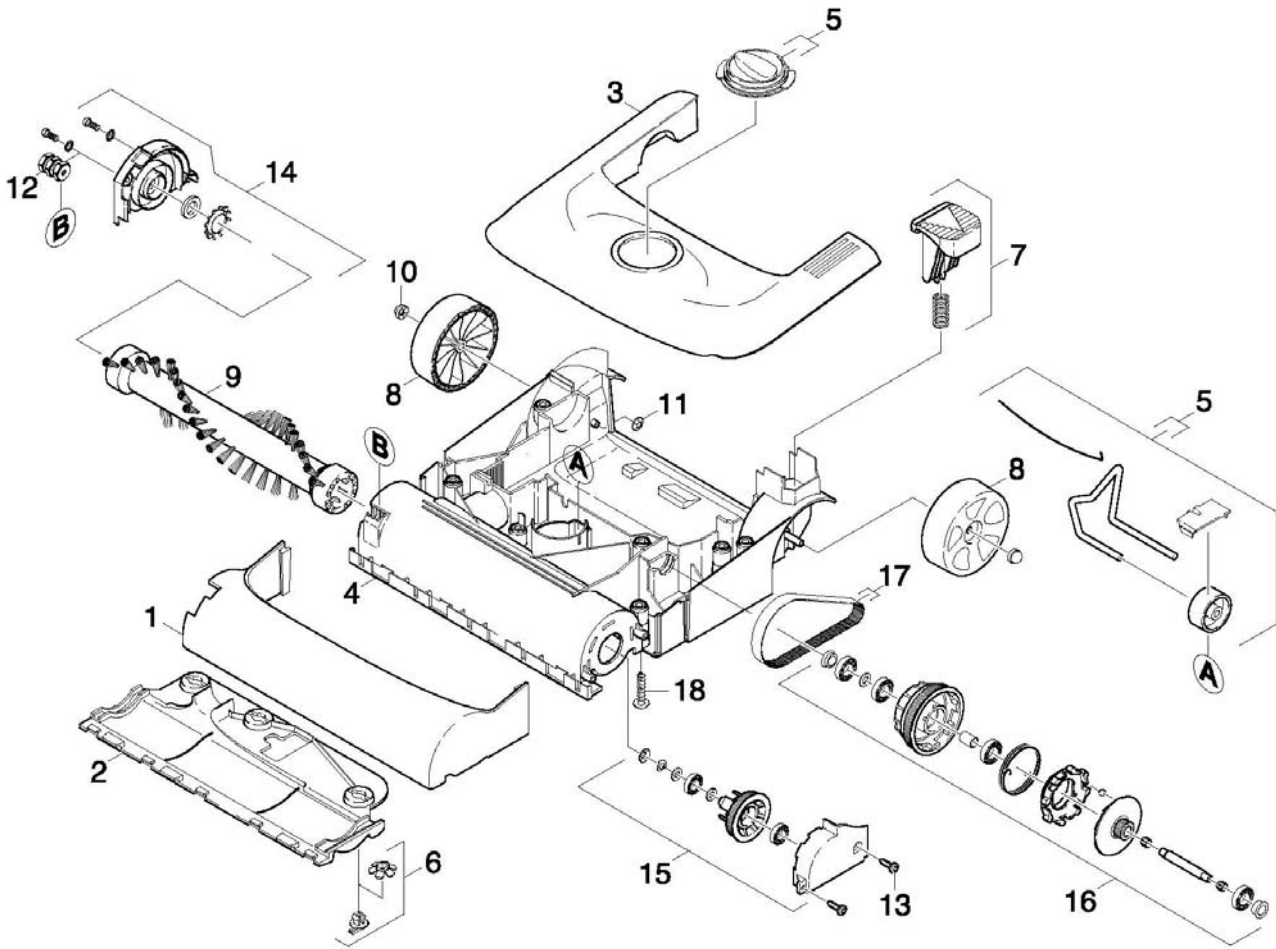

BRUSH HEAD

<u>ITEM</u>	<u>PART NO.</u>	<u>PART DESCRIPTION</u>	<u>QTY.</u>
1	7190191	BRUSH COVER - SHOCK ABSORBER - 112 UE ONLY	1
	7190181	BRUSH COVER - SHOCK ABSORBER -115 UE ONLY	1
2	7190251	BRUSH SHOE - 112 UE ONLY	1
	7190601	BRUSH SHOE - 115 UE ONLY	1
3	7190281	TOP OF COVER - 112 UE ONLY	1
	7190611	TOP OF COVER - 115 UE ONLY	1
4	7190261	BOTTOM OF COVER - 112 UE ONLY	1
	7190621	BOTTOM OF COVER - 115 UE ONLY	1
5	7190141	ADJUSTING WHEEL ASSEMBLY	1
6	7190021	BRUSH SHOE LATCH	1
7	7190131	FOOT LEVER COMPLETE	1
8	7190351	WHEEL	2
9	7190501	ROLLER BRUSH - STANDARD - BLACK - SOFT - 112 UE ONLY	1
	7190631	ROLLER BRUSH - STANDARD - BLACK - SOFT - 115 UE ONLY	1
10	6891131	LOCK WASHER - OUTER WHEEL	2
11	7190381	LOCK WASHER - INNER WHEEL	2
12	7190571	SCREW UNION PART	2
13	7190531	4 X 12 SCREW	2
14	7190071	COVERING CAP - RIGHT - COMPLETE	1
15	7190081	COVERING CAP - LEFT - COMPLETE	1
16	7190121	COUPLER COMPLETE	1
17	7190011	REPLACEMENT BELT	1
18	7190541	5 X 20 SCREW	8