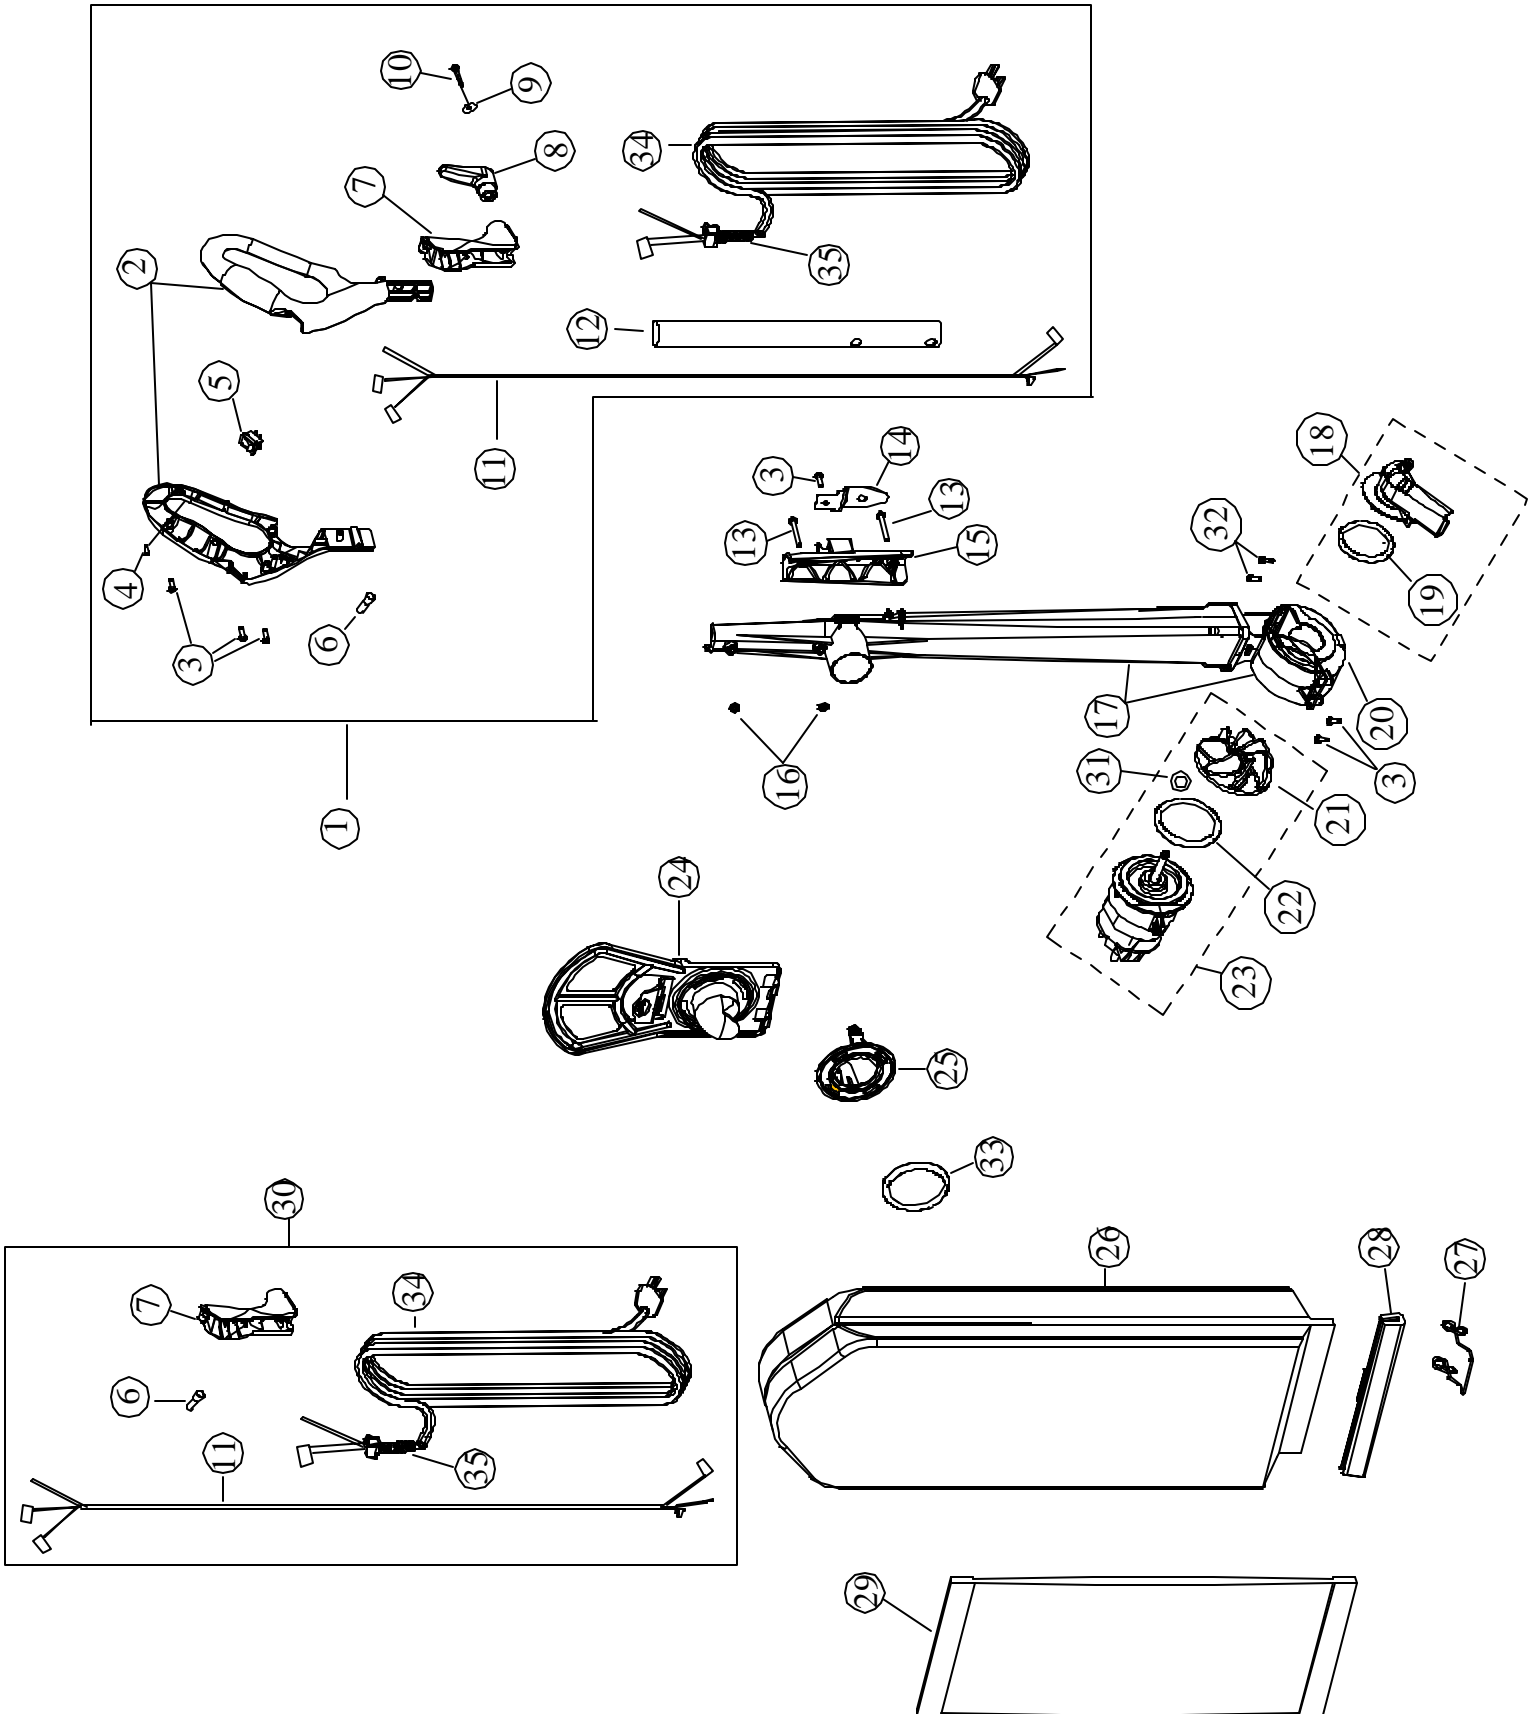

# CLEANMAX

**ZM-400**

**HANDLE ASSEMBLY**

CleanMax ZM-400

<b>Key</b>	<b>Parts No.</b>	<b>Description</b>
1	D431-3500	Handle Assembly
2	C431-3614	Handle Right/Left Assembly
3	A732-8314	Screw, #8 x 5/8"
4	A732-8414	Screw, #8 x 7/16"
5	A428-2200	Main Switch Handle
6	B123-0100	Wire Connectors Med.
7	B431-3314C	Handle Back
8	B384-0900	Upper Cord Hook
9	A430-1100	Upper Cord Hook Washer
10	A430-0205	Upper Cord Hook Screw
11	A434-3514	Handle Cord Harness
12	B431-3504	Handle Tube
13	A432-0705	Screw. #10- 32x1.625
14	B430-1205	Steel Cord Hook
15	B431-2914E	Handle Tube Bracket
16	A432-0805	Hex Nut
17	D431-3014	Lower Handle Upper Fan Housing Assembly
18	D123-3814	Fan Duct Cover With Seal Assembly
19	A121-0200E	Fan Duct Cover Felt Ring Seal*
20	B123-3614	Lower Fan Housing
21	B123-3000	Fan
22	A121-0100D	Motor Bracket Felt Ring Seal*
23	D113-1300	Motor/Fan Assembly
24	B211-2214	Bag Collar Bag Holder
25	B211-2114	Bag Collar Bag Ring
26	B211-3700	Cloth Bag
27	B211-1204	Lower Bag Spring
28	B211-1914F	Lower Bag Clip
29	CMZM-H6	Hepa Bag (6 pack)
	CMZM-P6	Papter Bag (6 pack)
30	D434-3514	Power Cord Upgrade Kit
31	A732-9305	Fan Washer (For Replacement)
32	A732-9206	Screw
33	D211-5700	Bag Collar Seal
34	A434-3341	Power Cord
35	A434-2714	Strain Relief
	A732-3000	E-Clip for Motor Shaft (Not Shown)
*	Kit C121-0000	