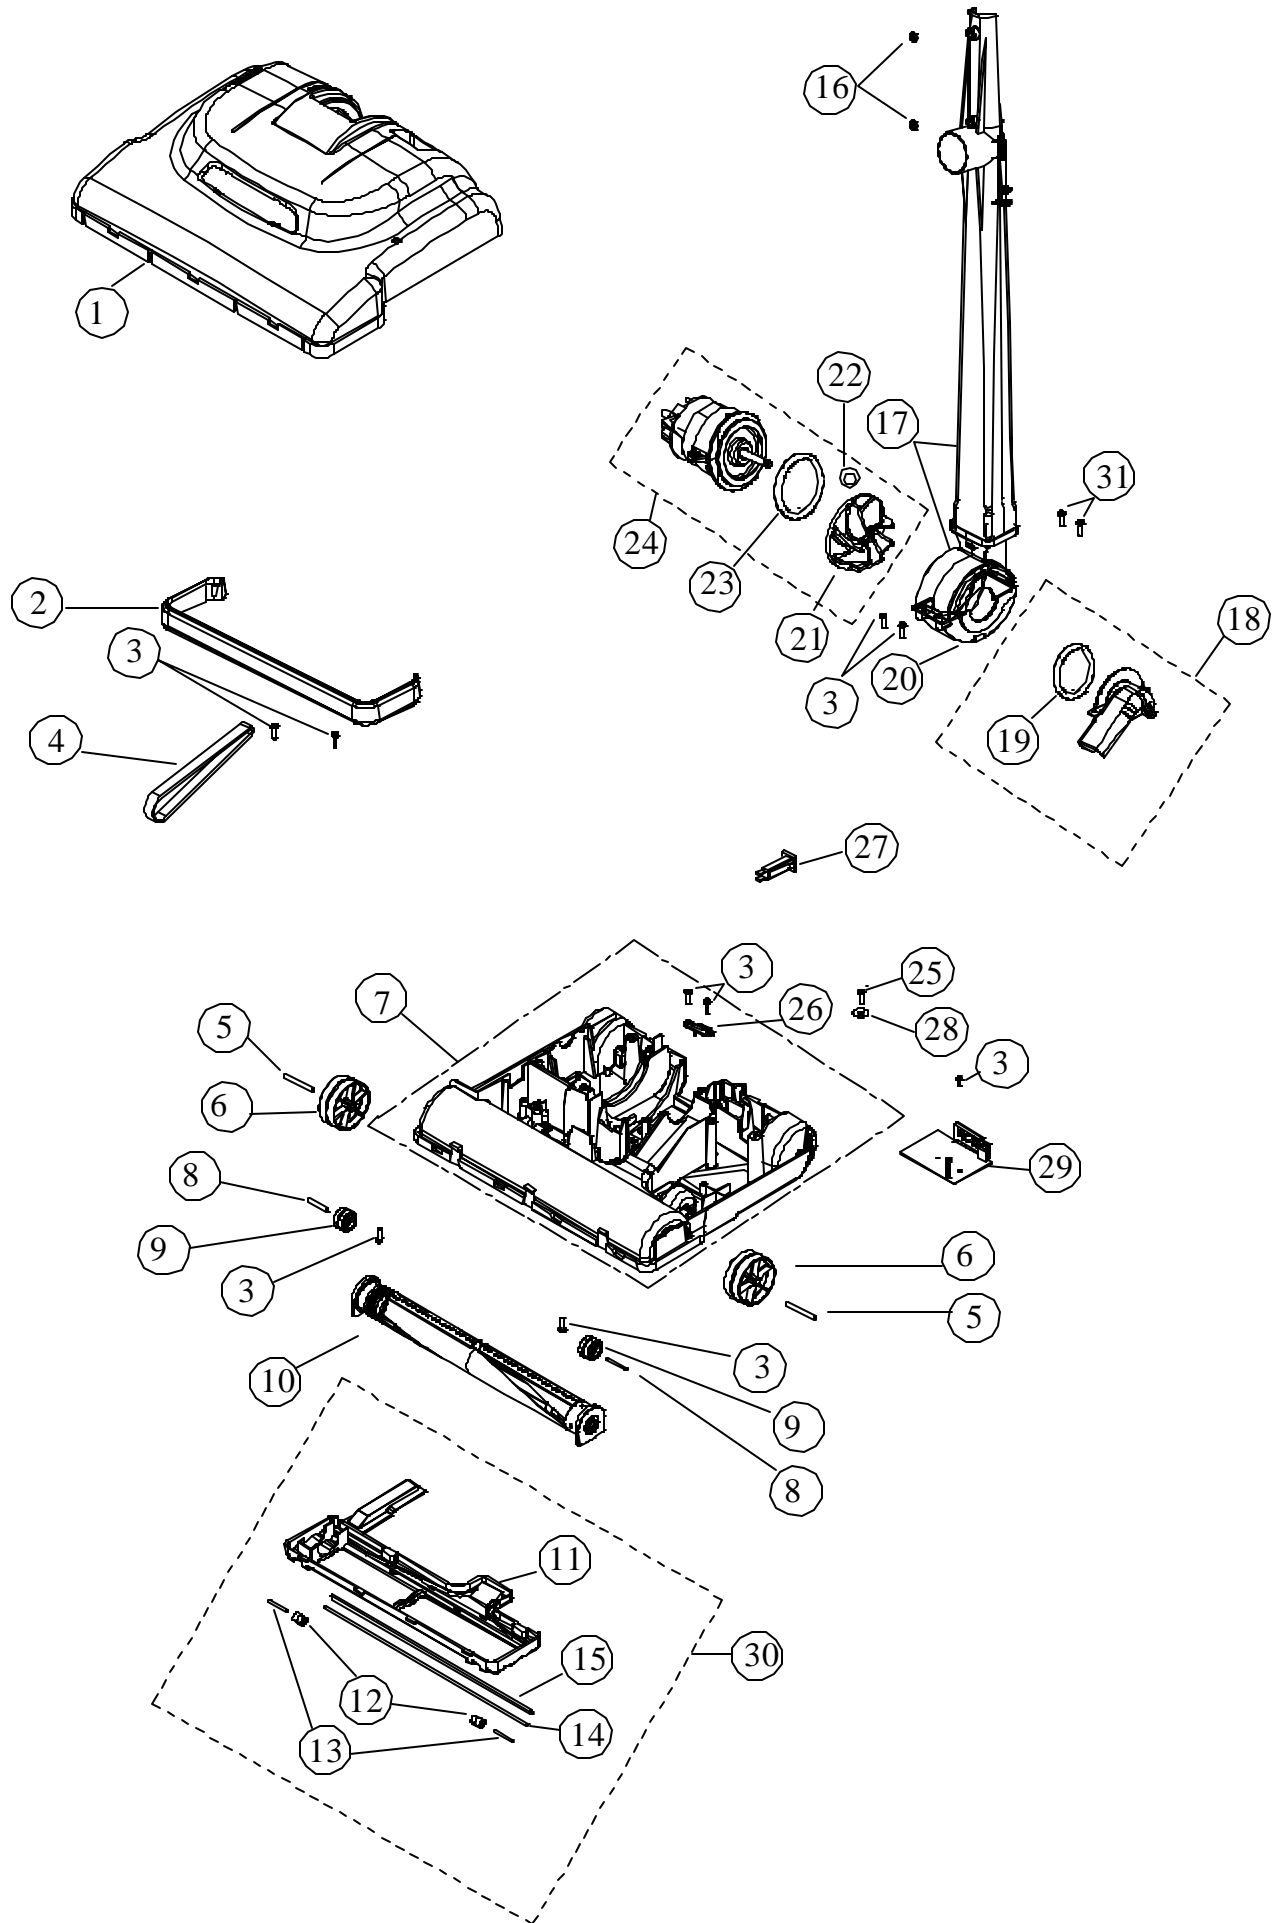

# CLEANMAX

**ZM-400**

**HANDLE ASSEMBLY**

CleanMax ZM-400

<b>Key</b>	<b>Parts No.</b>	<b>Description</b>
1	D431-3500	Handle Assembly
2	C431-3614	Handle Right/Left Assembly
3	A732-8314	Screw, #8 x 5/8"
4	A732-8414	Screw, #8 x 7/16"
5	A428-2200	Main Switch Handle
6	B123-0100	Wire Connectors Med.
7	B431-3314C	Handle Back
8	B384-0900	Upper Cord Hook
9	A430-1100	Upper Cord Hook Washer
10	A430-0205	Upper Cord Hook Screw
11	A434-3514	Handle Cord Harness
12	B431-3504	Handle Tube
13	A432-0705	Screw. #10- 32x1.625
14	B430-1205	Steel Cord Hook
15	B431-2914E	Handle Tube Bracket
16	A432-0805	Hex Nut
17	D431-3014	Lower Handle Upper Fan Housing Assembly
18	D123-3814	Fan Duct Cover With Seal Assembly
19	A121-0200E	Fan Duct Cover Felt Ring Seal*
20	B123-3614	Lower Fan Housing
21	B123-3000	Fan
22	A121-0100D	Motor Bracket Felt Ring Seal*
23	D113-1300	Motor/Fan Assembly
24	B211-2214	Bag Collar Bag Holder
25	B211-2114	Bag Collar Bag Ring
26	B211-3700	Cloth Bag
27	B211-1204	Lower Bag Spring
28	B211-1914F	Lower Bag Clip
29	CMZM-H6	Hepa Bag (6 pack)
	CMZM-P6	Papter Bag (6 pack)
30	D434-3514	Power Cord Upgrade Kit
31	A732-9305	Fan Washer (For Replacement)
32	A732-9206	Screw
33	D211-5700	Bag Collar Seal
34	A434-3341	Power Cord
35	A434-2714	Strain Relief
	A732-3000	E-Clip for Motor Shaft (Not Shown)
*	Kit C121-0000	