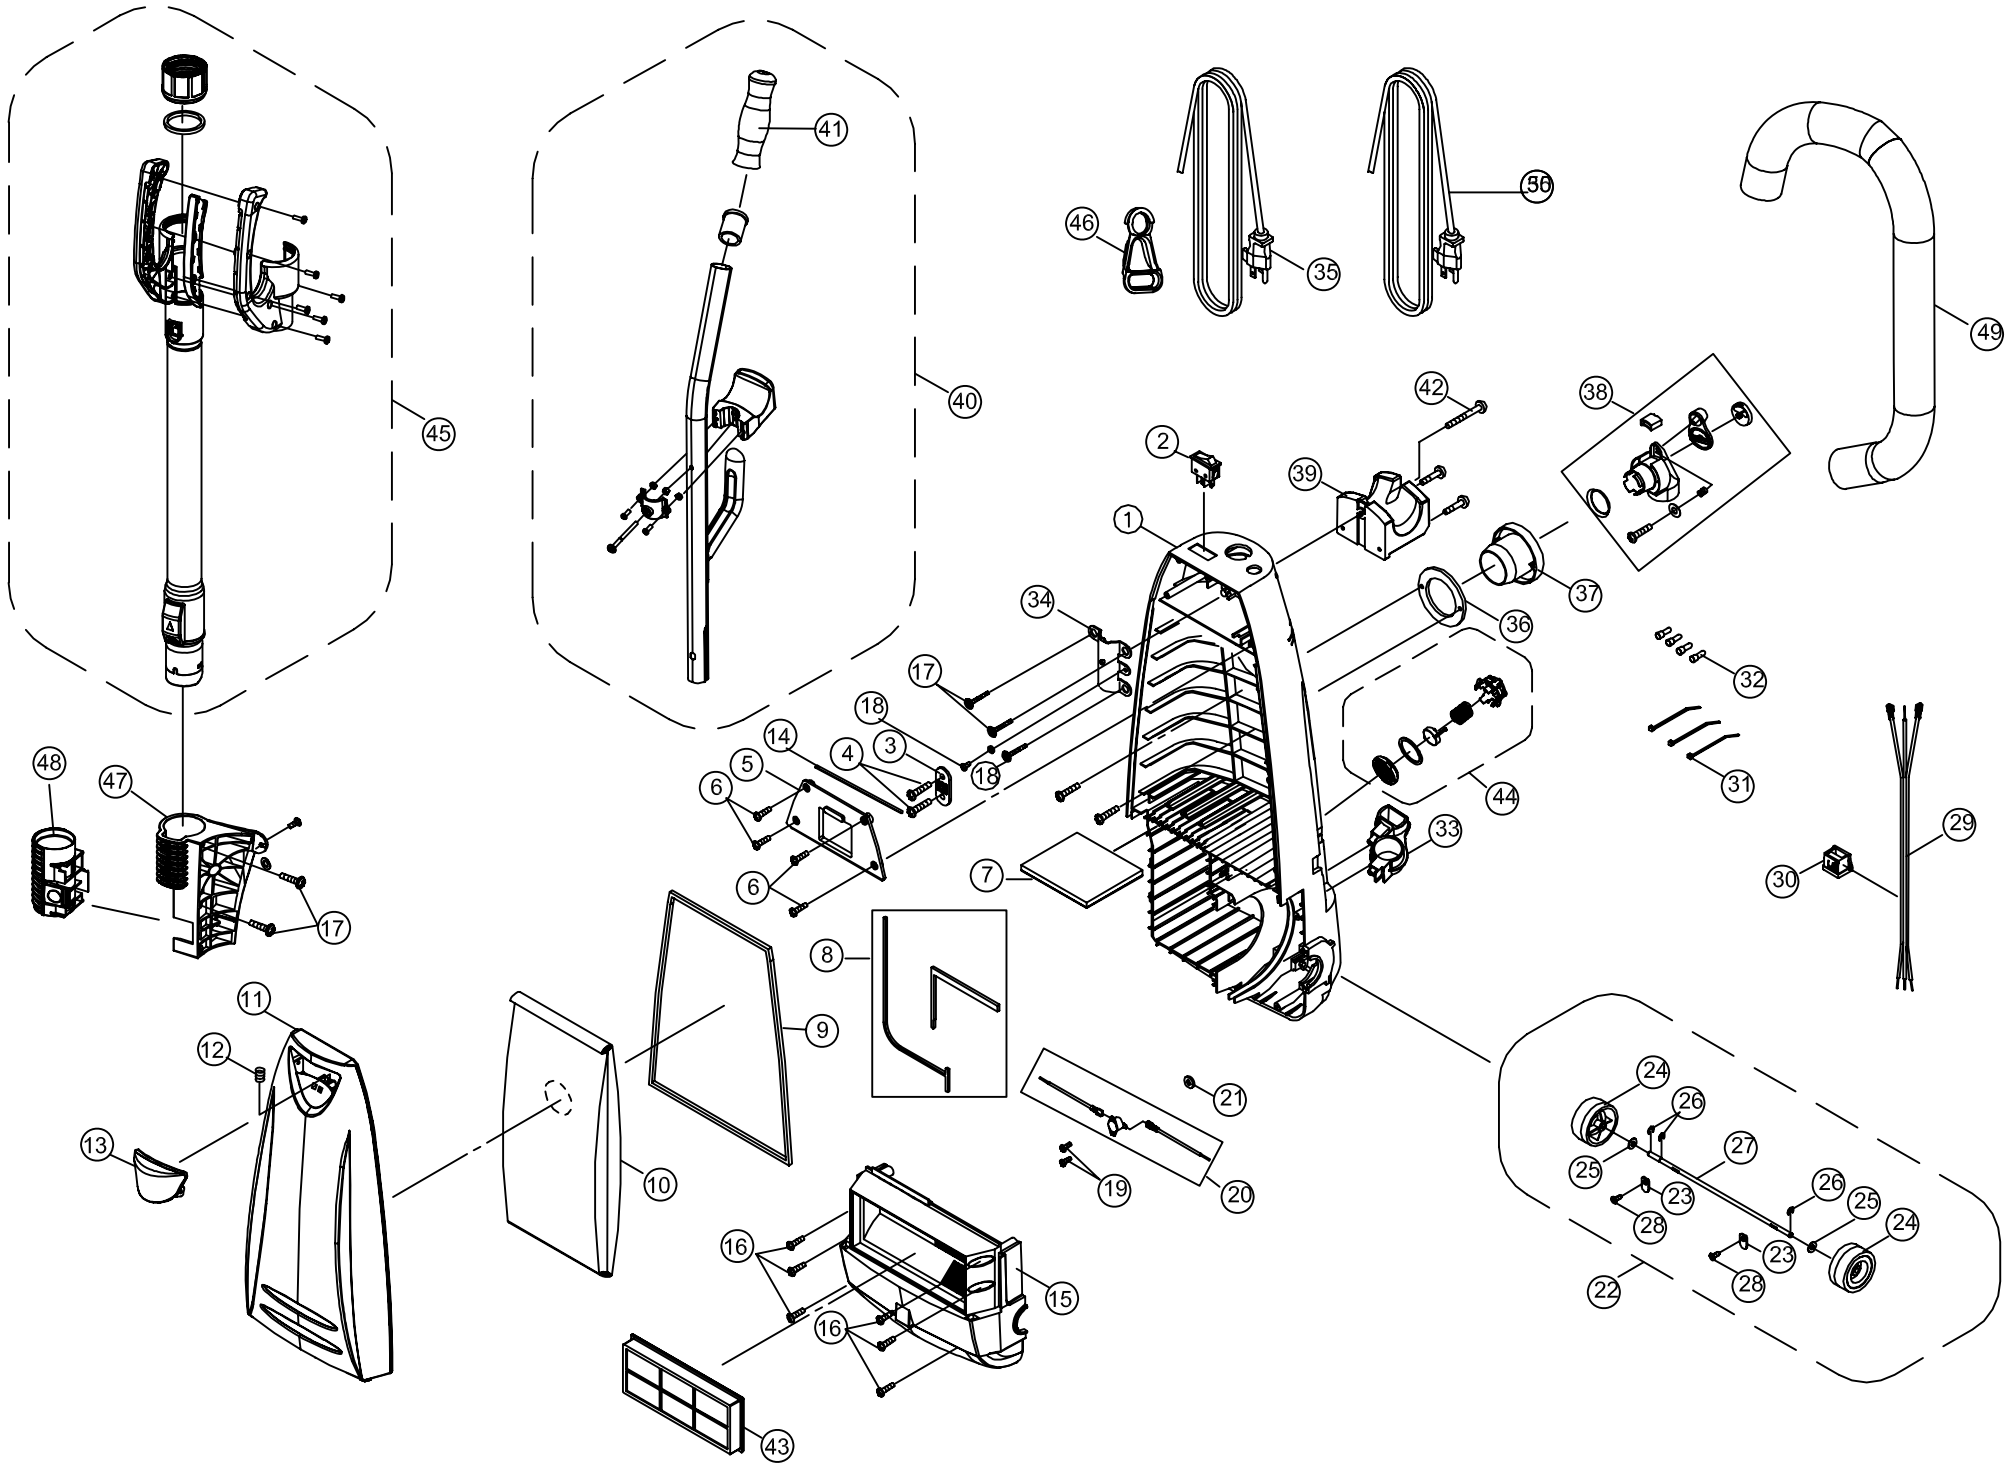

PARTS LIST

MODEL CMPS-QD
VPPB-CMPS-QD

A

DRAWING A

CMPS-QD

KEY	ITEM	DESCRIPTION	KEY	ITEM	DESCRIPTION
1	CM021001	Dust Compartment	27	54.135	Rear Wheel Shaft
2	25.104	Switch	28	A732-8500	Screw
3	84.100	Internal Cord Strap	29	B224-3014B	Motor Lead Cord
4	A732-1100	Screw	30	84.109	Wire Bushing
5	84.102	Switch Cover	31	A732-0100	Zip Tie
6	A732-4500	Screw	32	B123-0100	Wire Connector
7	CMPS-SF	Secondary Filter	33	CM021007	On-Board Tools Holder
8	84.103	Seal Kit	34	CM021009	Handle Retainer
9	54.134	Dust Compartment Seal	35	CMPS-50C	Power Cord
10	06.267	Paper Bag	36	Z19	Swivel Inlet Gasket
11	CM-A0101	Dust Cover	37	B211-0230	Paper Bag Inlet
12	54.123	Latch Spring	38	C625-0131	Suction Inlet Assembly
13	54.124	Dust Cover Latch	39	54.140	Hose Hanger
14	54.128	Switch Cover Seal	40	CMQD-TUBE	Handle Assembly Complete
15	CM021005	Motor Cover	41	CMQD-GRIP	Foam Handle Grip
16	CM031006	Screw	42	A232-0100	Handle Screw
17	A732-8314	Screw	43	CMPS-HEPA	HEPA Exhaust Final Filter
18	84.110	Screw	44	CM021021	Suction Relief Valve Assembly
19	A732-0700	Screw	45	CMQD-HANDLE	Handle Grip Assembly
20	B333-0400B	Thermal Reset Switch	46	B352-6900	Attachment Stretch Hose
21	B333-0600	Temperature Switch Seal	47	CMQD-WNDHLD	Quick Draw Attachment Holder
22	CM021006	Rear Wheel and Axle	48	CMQD-CO	Quick Draw Clean Out
23	54.136	Washer	49	CMQD-HOSE	Nozzle Hose
24	B210-0531	Rear Wheel	50	CMPS-EXT30	CleanMax 30" Yellow Ext Cord
25	A328-0100B	Washer		CM011458	CleanMax Pro Series Lead Cord
26	A732-0300	E-Ring			Pigtail Style Units