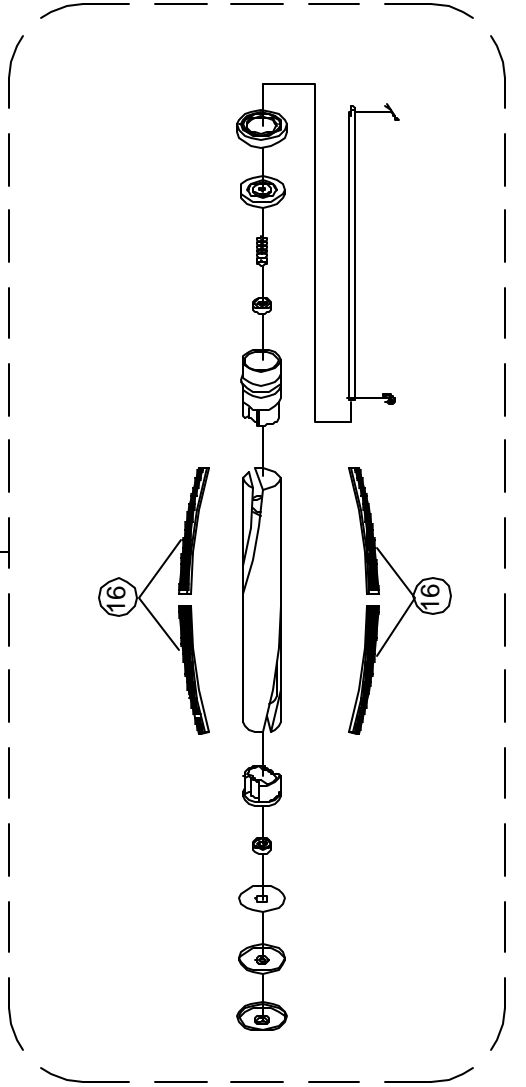

B

KEY	ITEM	DESCRIPTION
1	CMQD-NOZHOSE	Nozzle Hose
2	CM011002	Nozzle Housing
3	53.008	Handle Release Spring
4	CM031000	Screw
5	84.200	Pivot Sleeve Bushing
6	CM011001	Lens
7	CM040002	Crevice Tool
8	CM040003	Round Brush
9	CM011007	Base Plate Assembly
10	B010-0500	Base Plate Wheel Axle
11	B010-0413	Base Plate Wheel
12	CM011012	Base Plate Latch Stud
13	CM011008	Base Plate Latch Left
14	CM011009	Base Plate Latch Right
15	CMPS-10130	Brush Roll Assembly
16	CMP-STRIP	Agitator Brush
17	CM011010	Motor
18	A09	Felt Packing
19	B017-1200	Venting Support Fitting
20	CMPS-BB	Belt
21	CM031004	Screws
22	CM031005	Spring
23	CM011004	Pedal Frame
24	B014-0500	Belt Cover
25	CM011006	Pedal
26	A732-7300	Screws