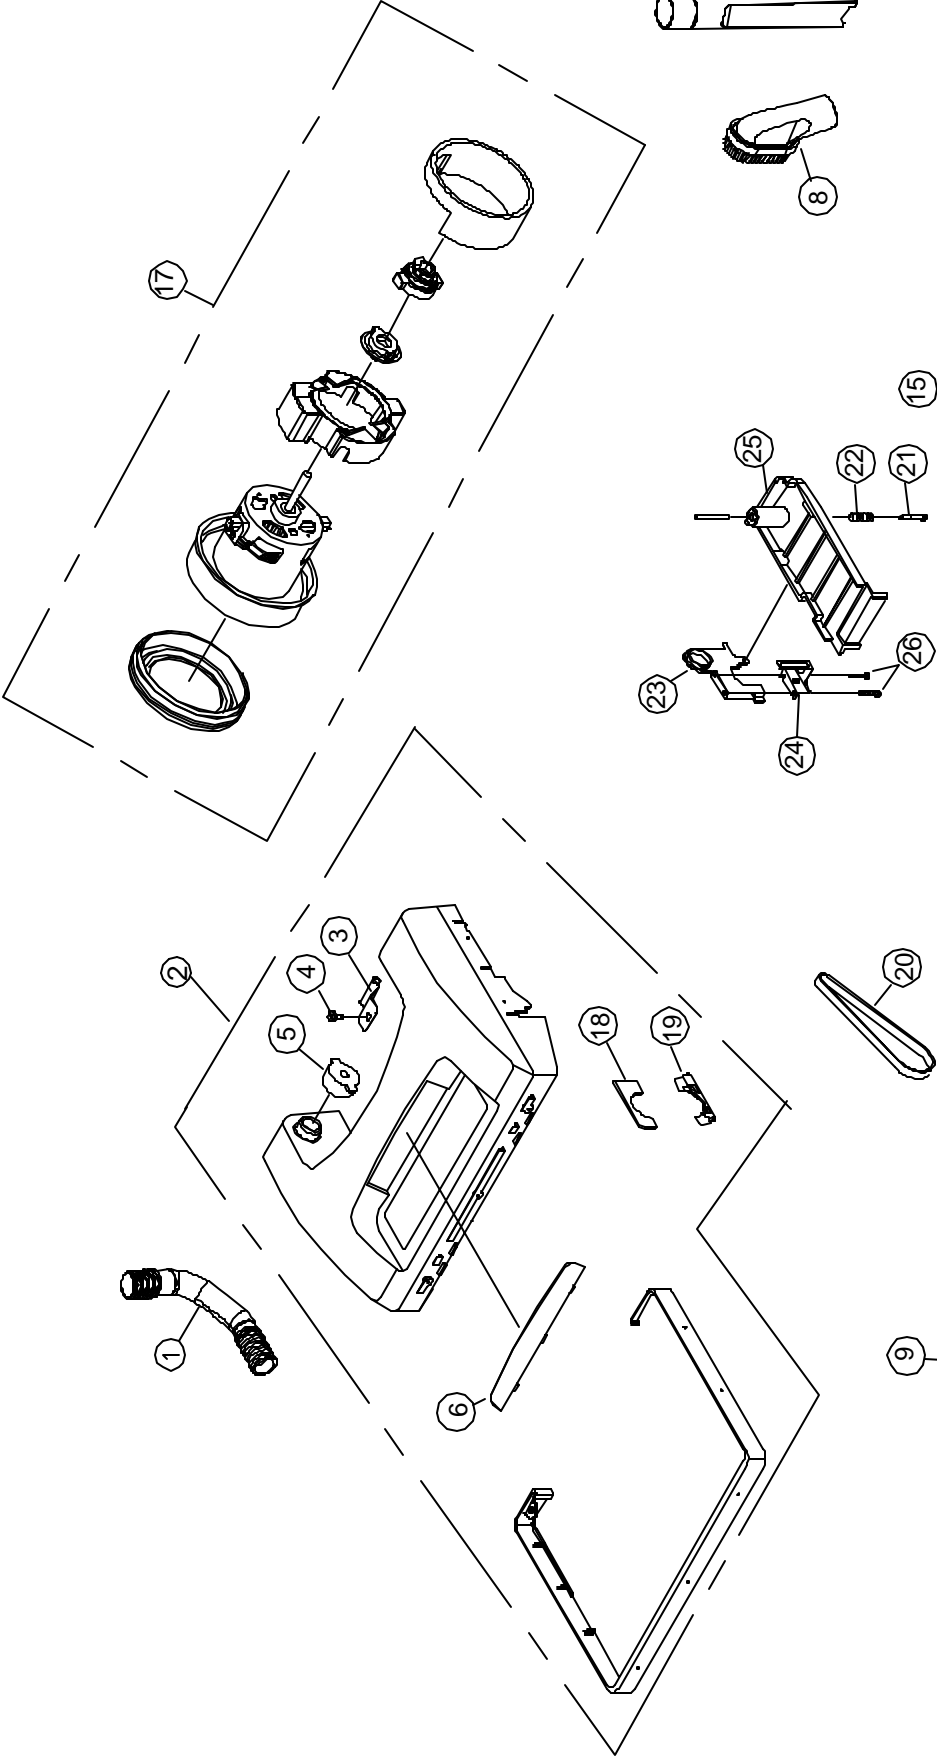

B

KEY	ITEM	DESCRIPTION
1	CMQD-NOZHOSE	Nozzle Hose
2	CM011002	Nozzle Housing
3	53.008	Handle Release Spring
4	CM031000	Screw
5	84.200	Pivot Sleeve Bushing
6	CM011001	Lens
7	CM040002	Crevice Tool
8	CM040003	Round Brush
9	CM011007	Base Plate Assembly
10	B010-0500	Base Plate Wheel Axle
11	B010-0413	Base Plate Wheel
12	CM011012	Base Plate Latch Stud
13	CM011008	Base Plate Latch Left
14	CM011009	Base Plate Latch Right
15	CMPS-10130	Brush Roll Assembly
16	CMP-STRIP	Agitator Brush
17	CM011010	Motor
18	A09	Felt Packing
19	B017-1200	Venting Support Fitting
20	CMPS-BB	Belt
21	CM031004	Screws
22	CM031005	Spring
23	CM011004	Pedal Frame
24	B014-0500	Belt Cover
25	CM011006	Pedal
26	A732-7300	Screws