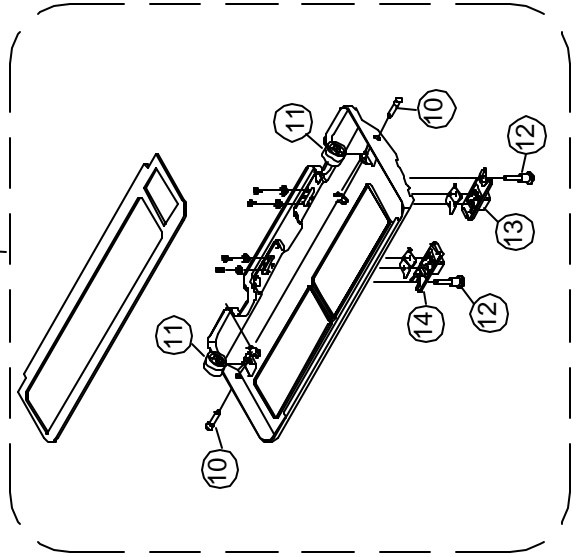

B

KEY	ITEM	DESCRIPTION
1	CMQD-NOZHOSE	Nozzle Hose
2	CM011002	Nozzle Housing
3	53.008	Handle Release Spring
4	CM031000	Screw
5	84.200	Pivot Sleeve Bushing
6	CM011001	Lens
7	CM040002	Crevice Tool
8	CM040003	Round Brush
9	CM011007	Base Plate Assembly
10	B010-0500	Base Plate Wheel Axle
11	B010-0413	Base Plate Wheel
12	CM011012	Base Plate Latch Stud
13	CM011008	Base Plate Latch Left
14	CM011009	Base Plate Latch Right
15	CMPS-10130	Brush Roll Assembly
16	CMP-STRIP	Agitator Brush
17	CM011010	Motor
18	A09	Felt Packing
19	B017-1200	Venting Support Fitting
20	CMPS-BB	Belt
21	CM031004	Screws
22	CM031005	Spring
23	CM011004	Pedal Frame
24	B014-0500	Belt Cover
25	CM011006	Pedal
26	A732-7300	Screws